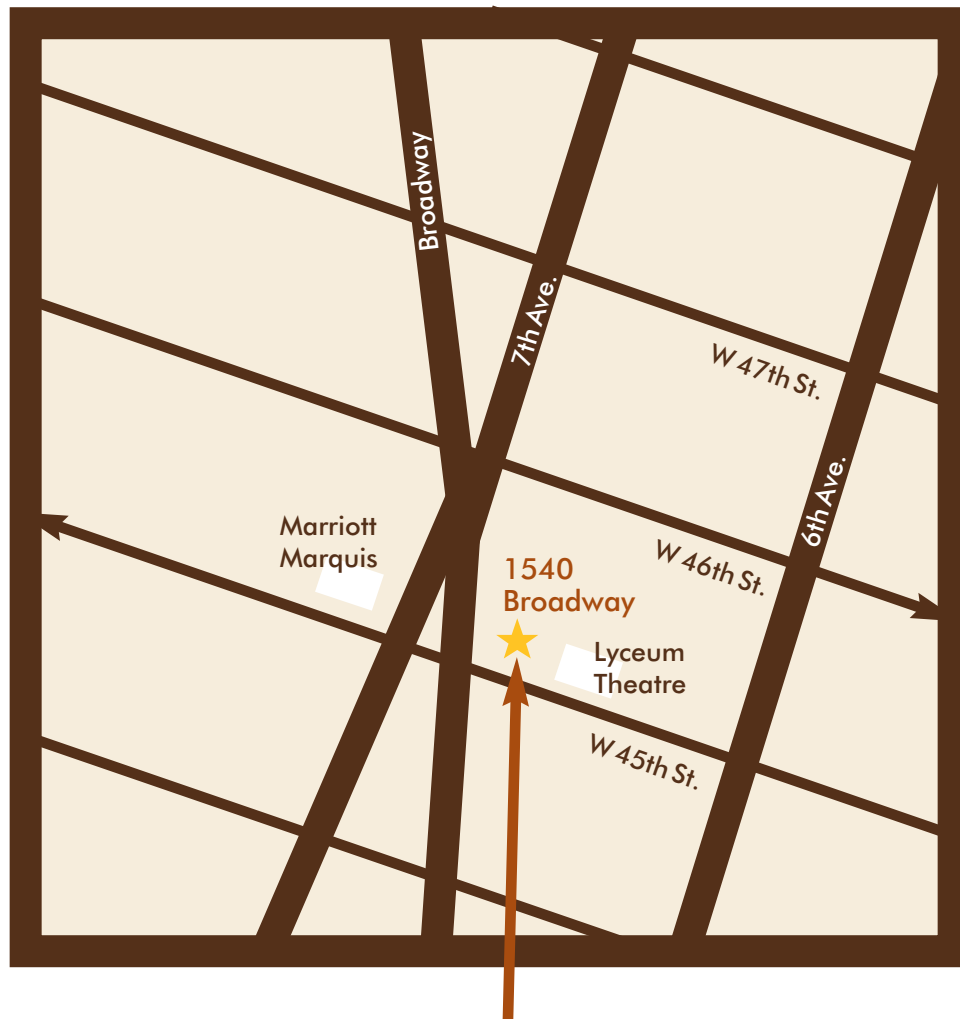

DIRECTIONS

1540 Broadway, 24th Floor
New York, NY 10036
Tel: 212.751.4300, Fax: 212.751.0928
www.hodgsonruss.com

The building's main entrance is located on 45th Street, east of Broadway, next to Lyceum Theatre. You will need to show photo ID to enter the building.

Detailed subway and driving directions can be found on page two.

HODGSON RUSS LLP

1540 Broadway, 24th Floor
New York, NY 10036

Subway/Train Directions

From Penn Station: Take the 1, 2, or 3 train from Penn Station heading uptown. Get off at 42nd Street (Times Square). Exit near intersection of West 42nd St. and 7th Ave. Walk north on 7th Ave. toward West 43rd St. Turn left on Broadway, then right on 45th St. Building entrance is on 45th St. behind Planet Hollywood.

Subway: N/R/W at 49th Street stop, 1 at the 50th Street/Broadway stop, F/B/D at 47-50th Street/Rockefeller Center stop. All trains from the 42nd Street subway stop (N/Q/R/S/W/1/2/3/7). Walk over to 45th Street and Broadway to 1540 Broadway.

Parking

There is a parking ramp on 46th St. directly behind our building. The back entrance to 1540 Broadway is located on 46th Street, directly across from the Ha Comedy Club.